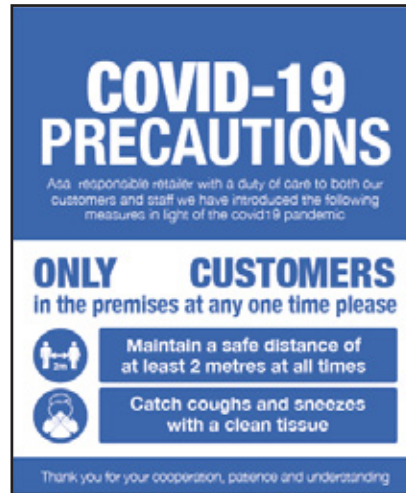

1 8424 HK | Customised double sided window sticker available on request.
2 8424 HK

All products in this brochure can be edited to suit your requirements. They can be printed different sizes and manufactured on a range of materials. Contact us for more info.