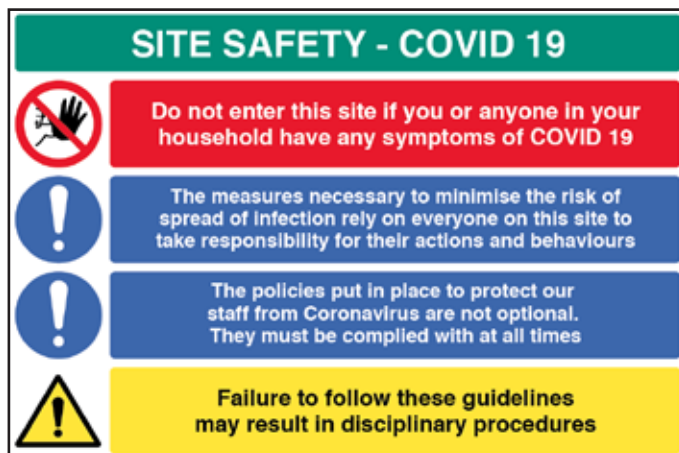

1 8459 W | Fluted Polypropylene
900 x 600mm
5 8459