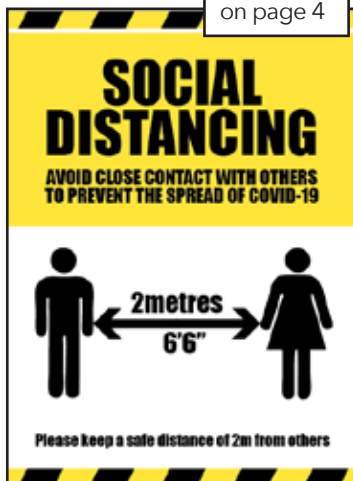

Floor Graphic
300 x 300mm
5 8440

Availabe
as a sign
on page 4

600 x 400mm
5 8562