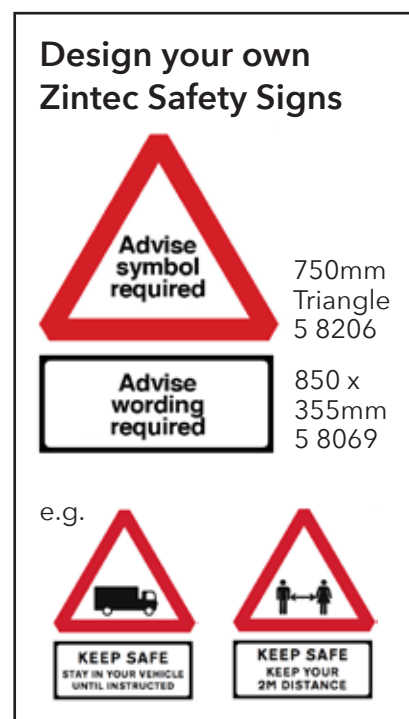

Construction Site Safety

Pricelist at the back of this brochure