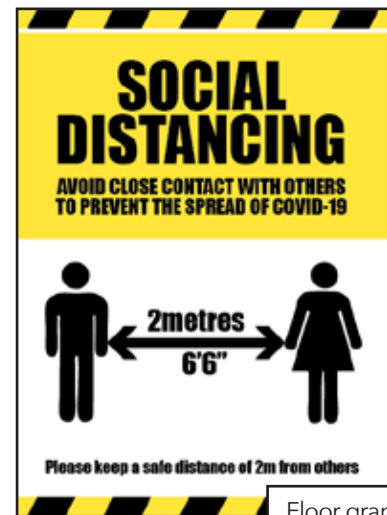

1 8562 H K
2 8562 H K

Floor graphic version on page 5

Stickers

We have designed a range of self adhesive vinyl stickers which can be used to remind staff and visitors of safety procedures and safe social distances.

Also available as floor graphics please call for details.